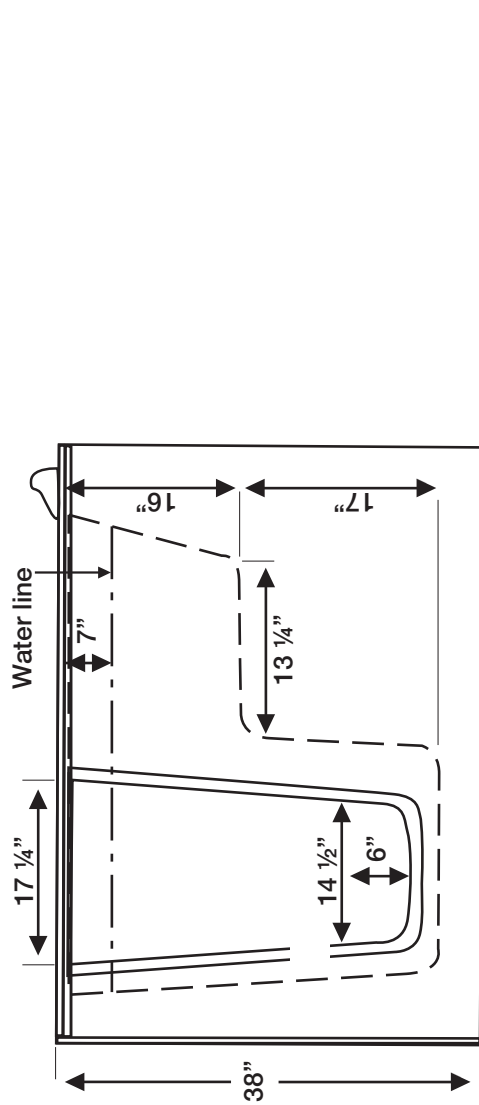

Walk-In Tub

3054W

S P E C I F I C A T I O N S

- All dimensions are plus or minus $1/2$ " (maximum tolerance)
- Vita Bath reserves the right to make changes without notice.
- Copyright, all rights reserved.

MODEL: 3054W

SIZE: 30 x 54 x 38

EST. CRATED WEIGHT: 196 lbs.

CRATED SIZE: 48 x 64 1/2 x 41

MATERIAL: Acrylic reinforced fiberglass

STANDARD COLORS: White, Bone, Almond, Biscuit, Linen

A Division of DM Industries, Ltd.
2320 N.W. 147th St., Miami, FL 33054
Tel: (305) 685-5739 / (888) 289-8482
Fax: (305) 688-9415 / (800) 785-5222
Web Site: <http://www.vitabath.com>