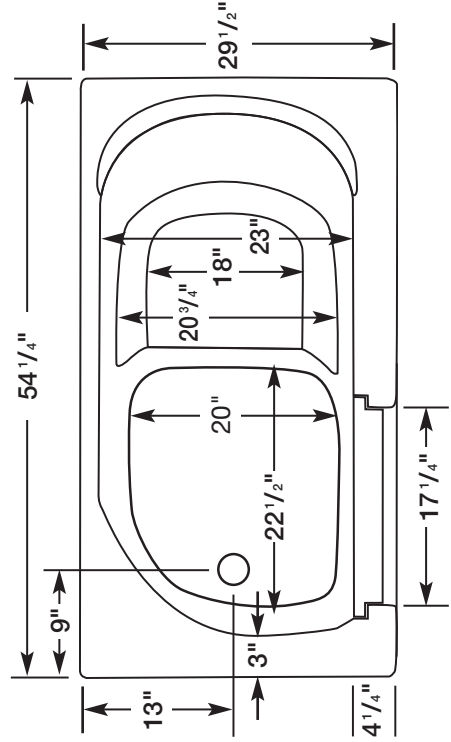

Walk-In Tub

3054W

S P E C I F I C A T I O N S

- All dimensions are plus or minus $1/2$ " (maximum tolerance)
- Vita Bath reserves the right to make changes without notice.
- Copyright, all rights reserved.

MODEL: 3054W

SIZE: 30 x 54 x 38

EST. CRATED WEIGHT: 196 lbs.

CRATED SIZE: 48 x 64 1/2 x 41

MATERIAL: Acrylic reinforced fiberglass

STANDARD COLORS: White, Bone, Almond, Biscuit, Linen

A Division of DM Industries, Ltd.
2320 N.W. 147th St., Miami, FL 33054
Tel: (305) 685-5739 / (888) 289-8482
Fax: (305) 688-9415 / (800) 785-5222
Web Site: <http://www.vitabath.com>